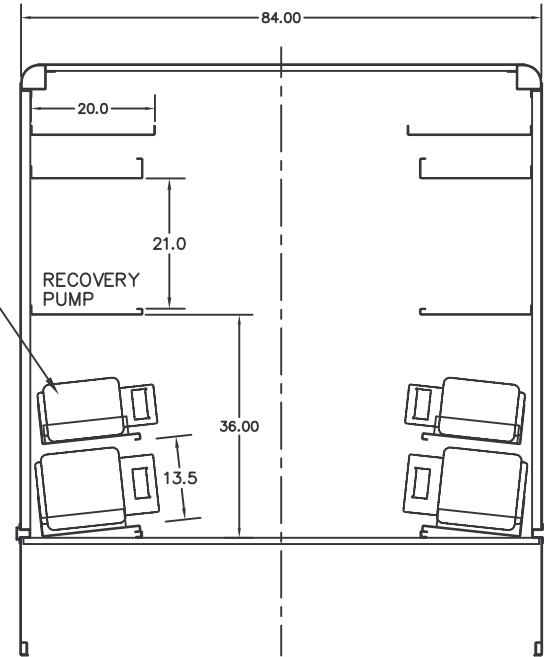

CROSS SECTION BAY #1

CROSS SECTION BAY #2 & #3

HACKNEY "PERFORMER"
AC2000

www.hackneyservice.com

400 Hackney Avenue
Washington, NC 27889
Toll Free 800 763-0700
Worldwide 252 946-6521
Fax 252 975-8340

VIEWED FROM REAR DOORS TOWARD FRONT

CROSS SECTION BAY #4

CROSS SECTION BAY #5