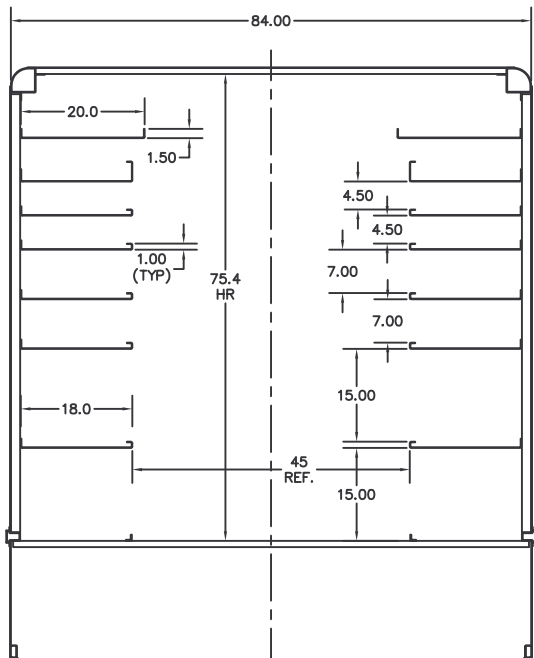

CROSS SECTION BAY #1

CROSS SECTION BAY #2 & #3

HACKNEY "PERFORMER"
AC2000

www.hackneyservice.com

400 Hackney Avenue
Washington, NC 27889
Toll Free 800 763-0700
Worldwide 252 946-6521
Fax 252 975-8340

VIEWED FROM REAR DOORS TOWARD FRONT

CROSS SECTION BAY #4

CROSS SECTION BAY #5