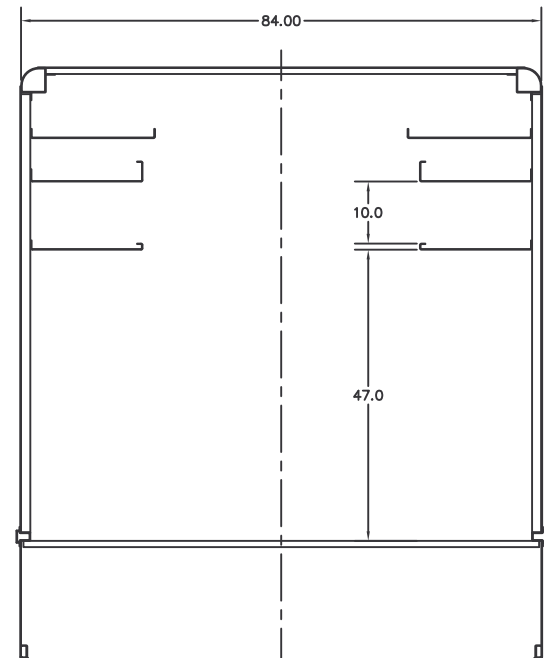

CROSS SECTION BAY #1

CROSS SECTION BAY #2 & #3

HACKNEY "PERFORMER"
AC2000

www.hackneyservice.com

400 Hackney Avenue
Washington, NC 27889
Toll Free 800 763-0700
Worldwide 252 946-6521
Fax 252 975-8340

VIEWED FROM REAR DOORS TOWARD FRONT

CROSS SECTION BAY #4

CROSS SECTION BAY #5